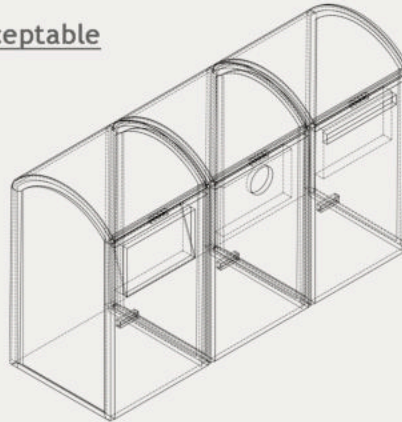

Smart Solar Trash  
1 Compactor Trash + Bottle Receptable + Paper Receptable  
Bench is made of Corten steel ,  
Galvanized steel/Stainless steel + ABS + PC  
Thickness of 4 mm.

DESCRIPTION: Smart Trash is made of Corten steel  
Galvanized steel/Stainless steel + ABS + PC  
Solar Panel 40W X 3  
WI-FI Router 4G: YES

FINISHES:  
Galvanized steel/Stainless steel + ABS + PC  
Thermo-lacquered in a choice of RAL

DIMENSIONS: L-2010mm, W-670mm, H-1280mm - WEIGHT: 225 Kg

Bottles  
Cans

ADLIS

i-cloud bin

(Trash Only)

ADLIS

Newspapers And Magazines Recycling

## Smart Trash Compactor + Bottle receptable + Paper Receptable

Material: Galvanized steel/Stainless steel + ABS + PC  
 Dimensions: L-201cm, W-67m, H-128cm  
 Solar panel: 40W\*3  
 Battery: 12V/20AH\*1  
 Trash compression\*1  
 Sensor for door opening/Voice broadcast\*1  
 Disinfection\*1  
 Cigarette tray optional  
 Option with Adlis/WeiYin Platform:  
 Trash compactor filled up Network notice